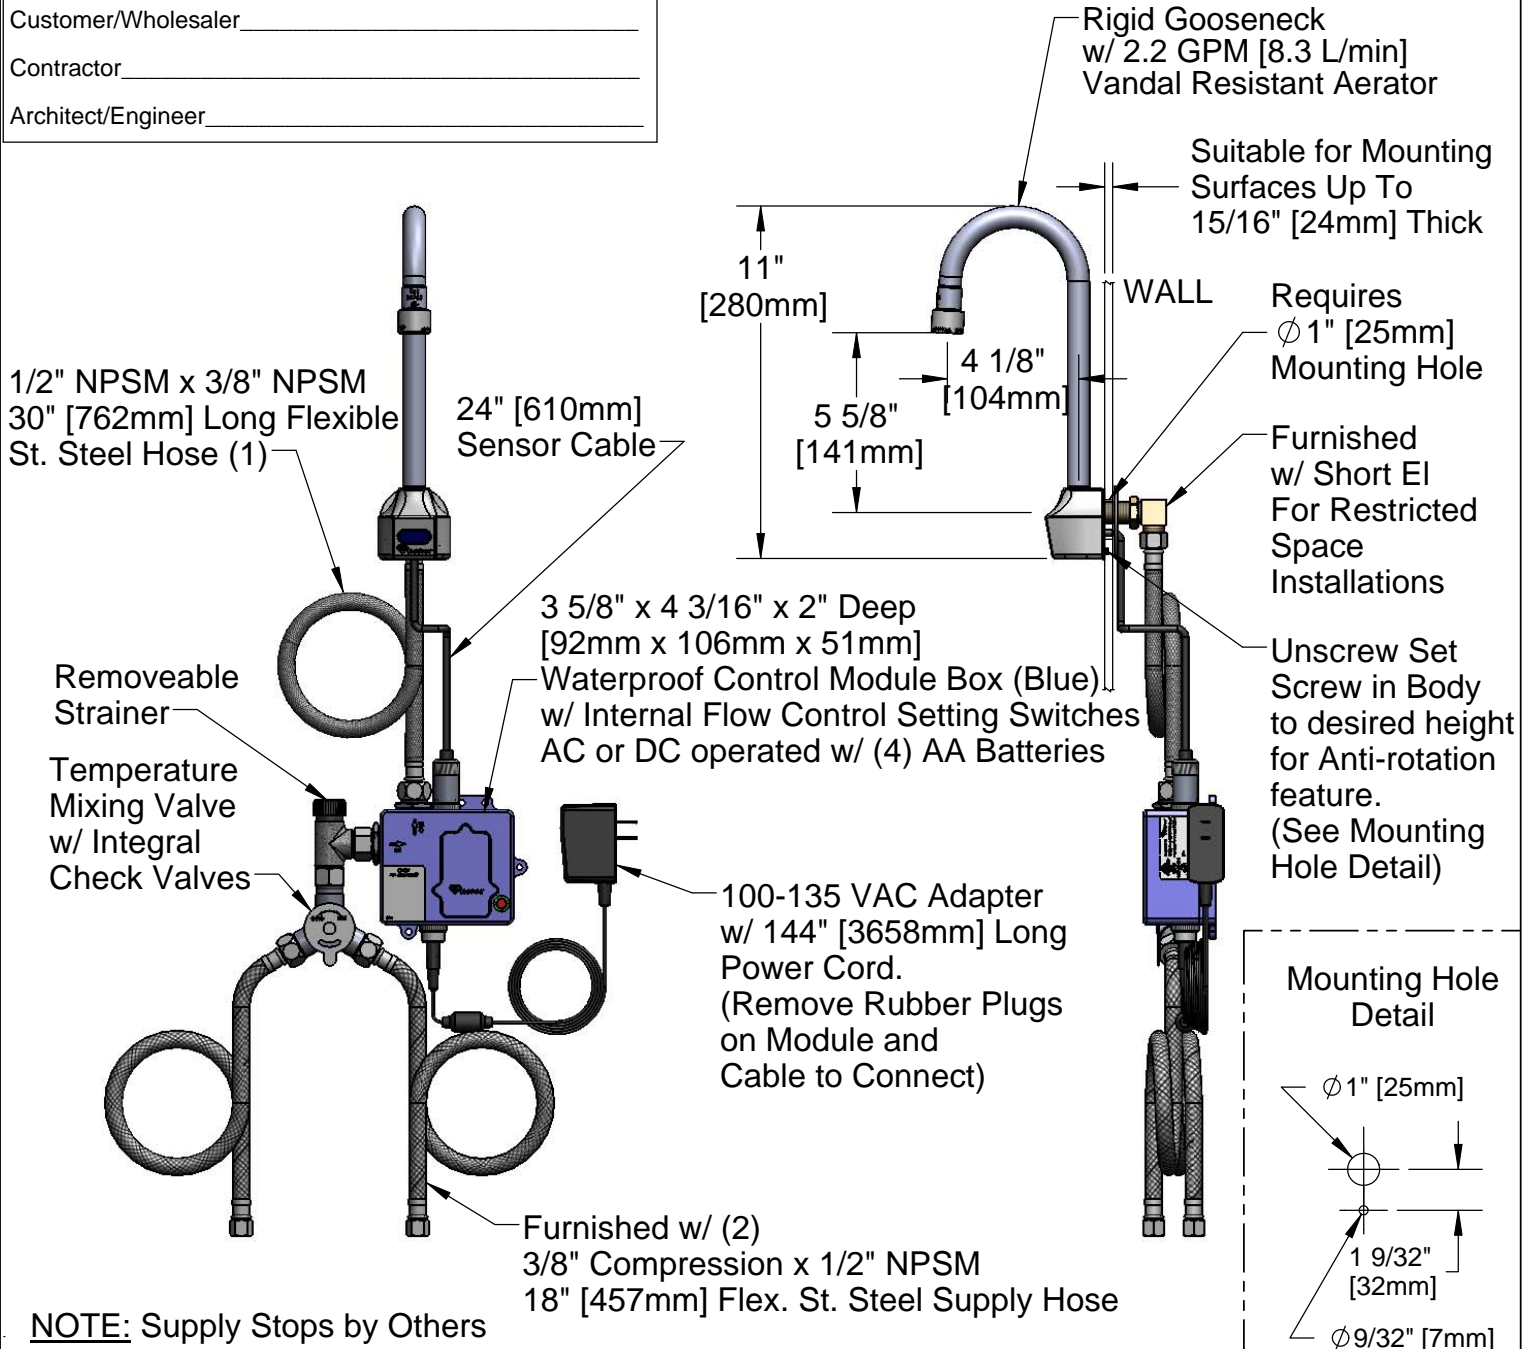

T&S BRASS AND BRONZE WORKS, INC.

2 Saddleback Cove / P.O. Box 1088
Travelers Rest, SC 29690

REG. #A2601
ISO #9001

Model No.

EC-3101

Item No.

Travelers Rest, SC: 800-476-4103 Simi Valley, CA: 800-423-0150 Fax: 864-834-3518 www.tsbrass.com

This Space for Architect/Engineer Approval

Job Name _____ Date _____

Model Specified _____ Quantity _____

Customer/Wholesaler _____

Contractor _____

Architect/Engineer _____

ADA Compliant

NOTE: Supply Stops by Others

Product Specifications: **Chrome Plated Brass Electronic Faucet: Wall Mount Rigid Gooseneck w/ VR Aerator, AC/DC Cont. Module w/ Internal Flow Control Setting Switches, Temperature Cont. Temperature Control Mixing Valve w/ Integral Check Valve, 18" Lg Hot & Cold Supply Stop Flexible Connector Hoses**

Drawn
DHL

Checked
DMH

Approved
JHB

Scale:

NTS

Date:

10/16/09