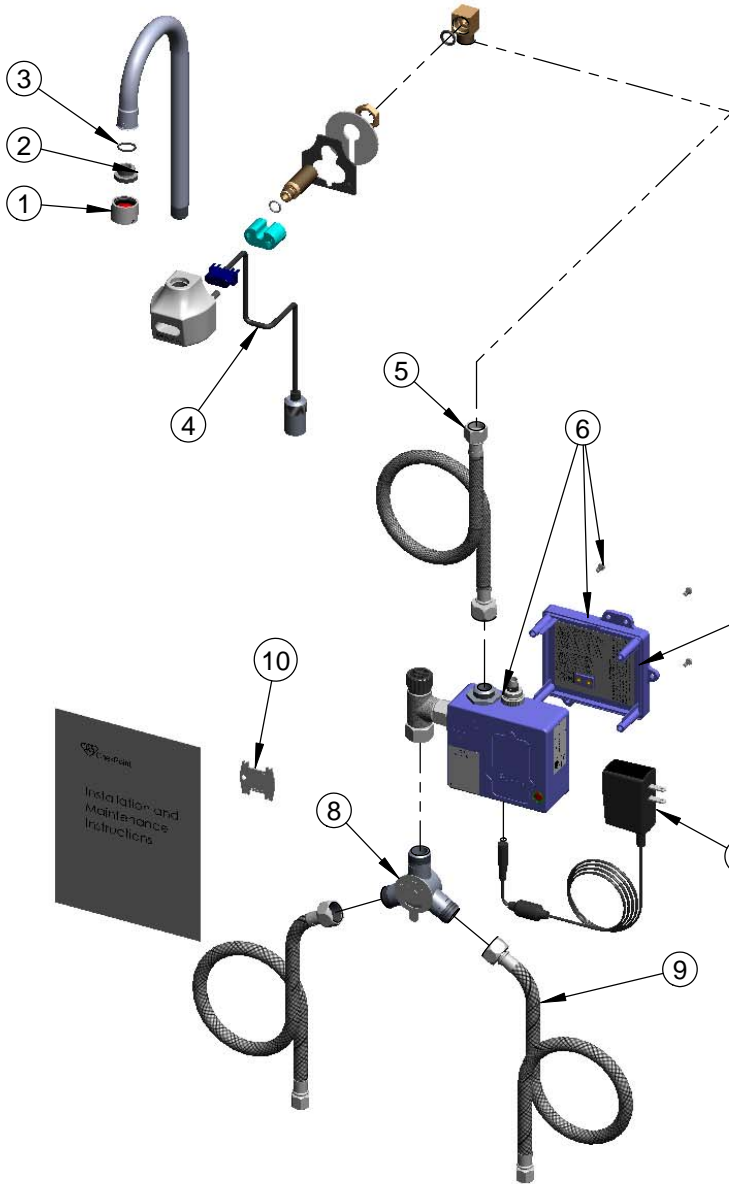

Product Specifications: **Chrome Plated Brass Electronic Faucet: Wall Mount Rigid Gooseneck w/ VR Aerator, AC/DC Cont. Module w/ Internal Flow Control Setting Switches, Temperature Cont. Temperature Control Mixing Valve w/ Integral Check Valve, 18" Lg Hot & Cold Supply Stop Flexible Connector Hoses**

ITEM NO.	SALES NUMBER	DESCRIPTION
1	B-0199-06	VR Aerator w/ Key
2	044A	3/8" to Aerator Adapter
3	006575-45	-015 O-Ring
4	017195-45	Angled Sensor w/ Cable
5	016325-45	Inlet Hose, Faucet, 1/2" NPSM-F x 3/8" NPSM-F
6	016647-45	ChekPoint Module (Blue)
7	5EF-0002	A/C Transformer
8	5EF-0006	Mechanical Mixing Valve
9	5EF-0005	Supply Hose, 9/16-24 Female x 1/2" NPSM
10	Q015425-45	Vandal Resistant Key

Label for Flow Control Switch Settings is located on Inside of Back Cover.

Flow Control Switches are located inside Module Housing in Black Box next to Battery Compartment.
*Switches are set to DEFAULT position:
Auto Time Out = 10 seconds
Shut Off Delay = 1 second
Auto Flush = OFF

Remove (4) screws and back cover to access switches.

***Available Water Flow Control Selections:**

(6) Auto Time Out Selections - 10 sec, 25 sec, 45 sec, 60 sec, 3 min, 20 min

(4) Shut Off Delay Selections - 1 sec, 2 sec, 4 sec, 10 sec